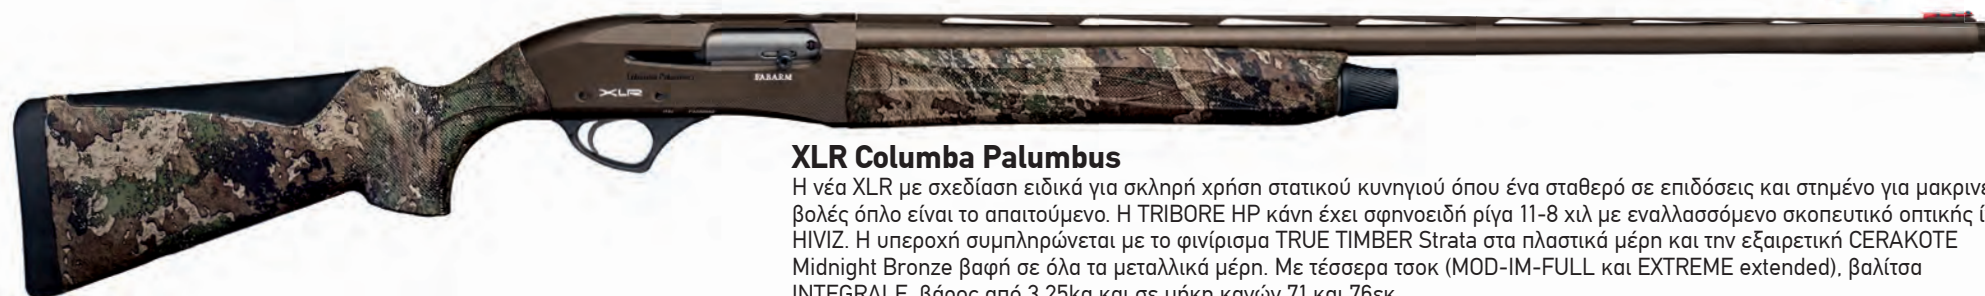

XLR Columba Palumbus

Η νέα XLR με σχεδίαση ειδικά για σκληρή χρήση στατικού κυνηγιού όπου ένα σταθερό σε επιδόσεις και στημένο για μακρινές βολές όπλο είναι το απαιτούμενο. Η TRIBORE HP κνήμ έχει σφηνοειδή ρίγα 11-8 κιλ με εναλλασσόμενο σκοπευτικό οπτικής ίνας HIVIZ. Η υπεροχή συμπληρώνεται με το φινίρισμα TRUE TIMBER Strata στα πλαστικά μέρη και την εξαιρετική CERAKOTE Midnight Bronze βαφή σε όλα τα μεταλλικά μέρη. Με τέσσερα τσοκ (MOD-IM-FULL και EXTREME extended), βαλίτσα INTEGRALE, βάρος από 3,25kg και σε μήκη κανών 71 και 76εκ.

Τ.Λ. 1.970 €

Reverse: Τ.Λ. 2.110 €