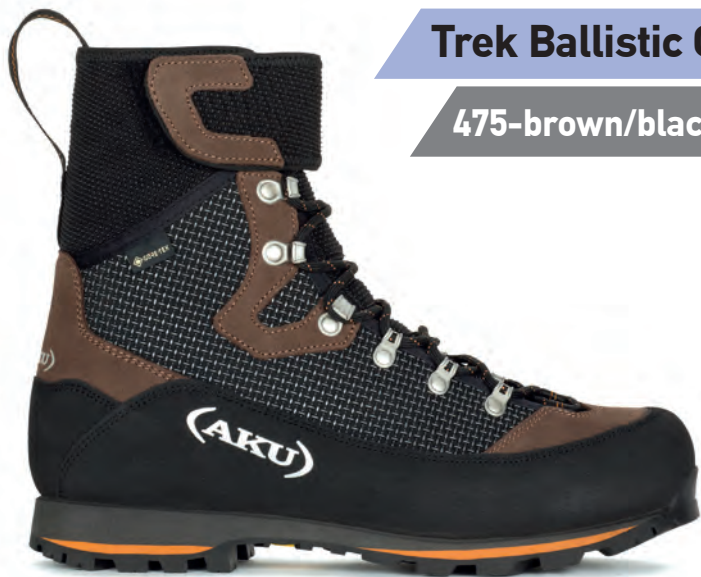

Trek Ballistic GTX

475-brown/black